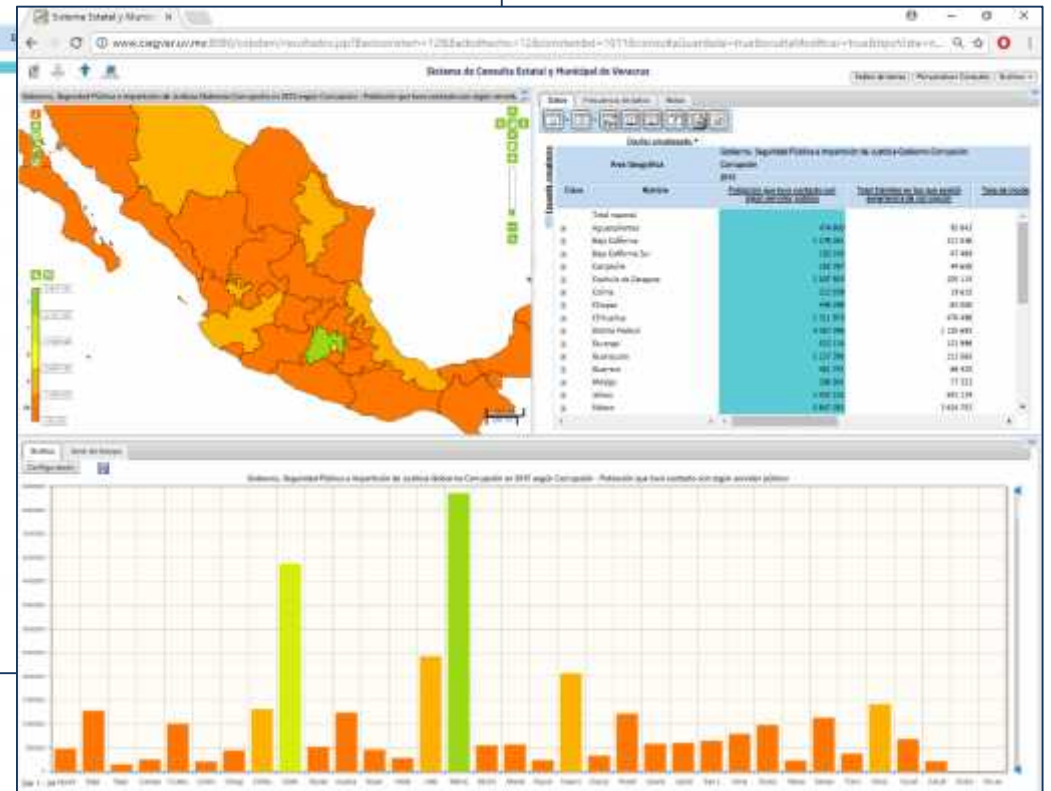

Integración a la plataforma del SIMBAD de 32 indicadores en los temas de Gobierno, Seguridad Pública e Impartición de Justicia del 2011 al 2017 (INEGI)